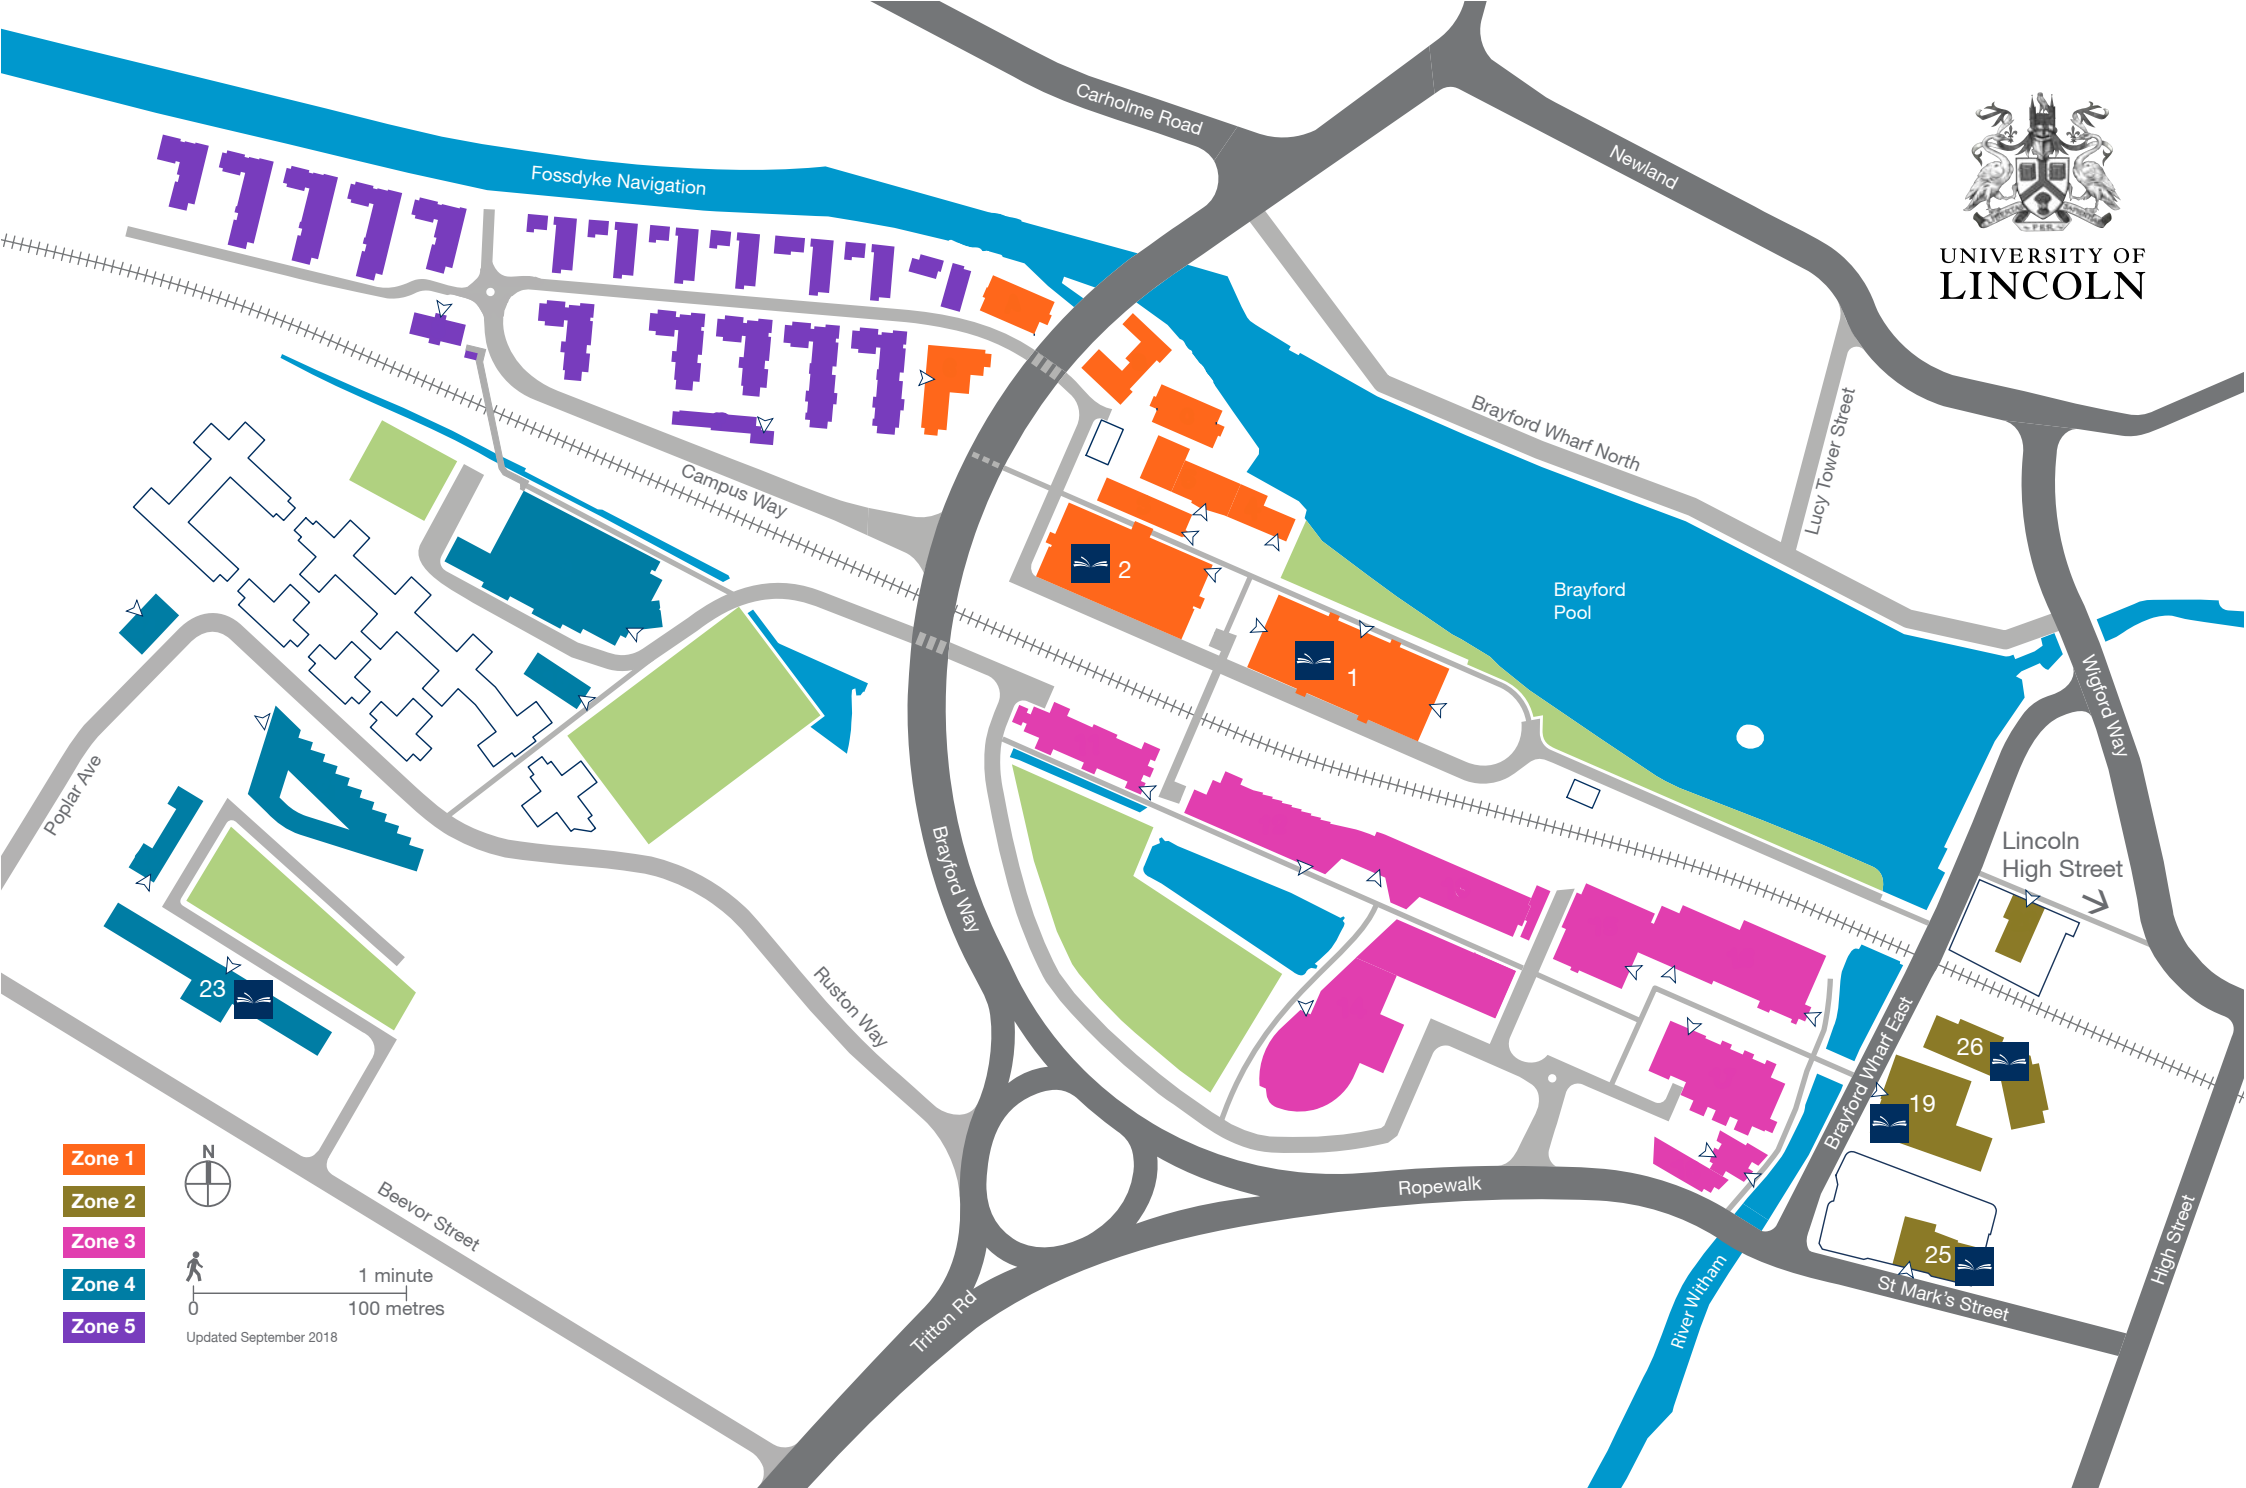

UNIVERSITY OF LINCOLN

Zone 1
Zone 2
Zone 3
Zone 4
Zone 5

N

0 100 metres

1 minute

Updated September 2018