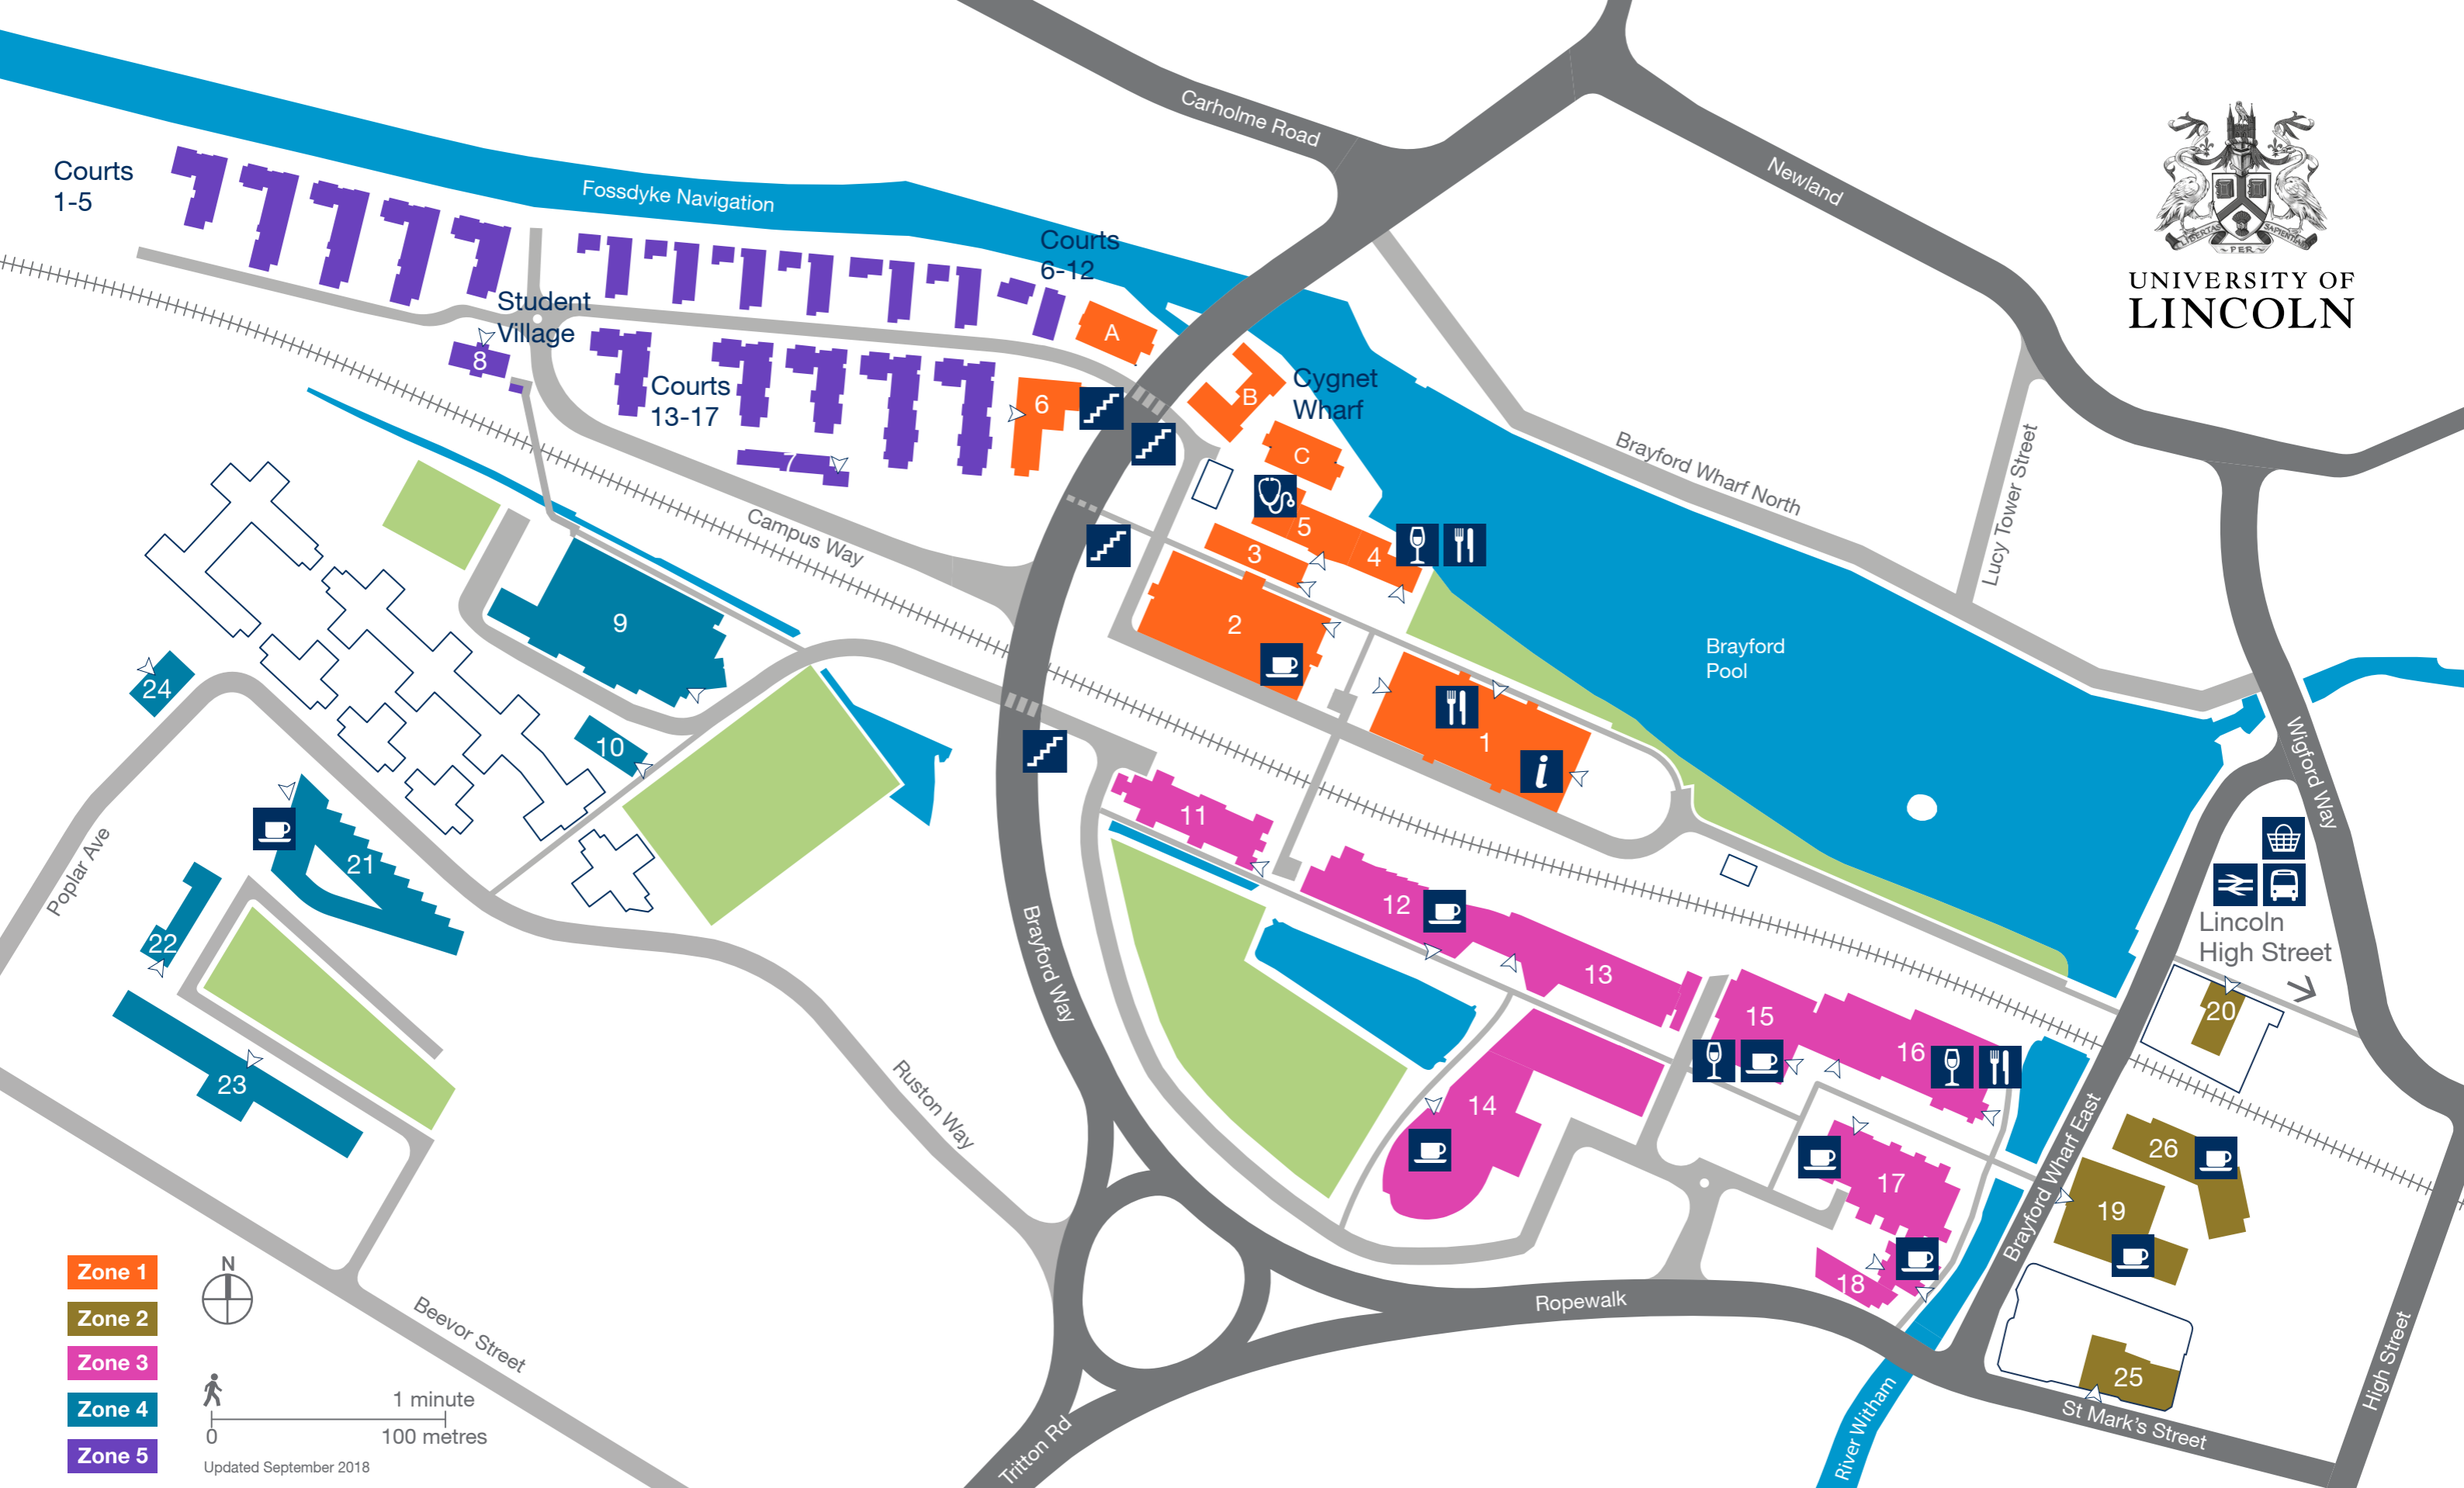

UNIVERSITY OF LINCOLN

- Zone 1
- Zone 2
- Zone 3
- Zone 4
- Zone 5

Updated September 2018

1 (MB) Minerva Building	6 (BH) Bridge House	11 (JLC) Janet Lane-Claypon	16 (--) Students' Union	21 (THT) Think Tank
2 (ATB) Alfred Tennyson Building	7 (VH) Village Hall	12 (NDH) Nicola de la Haye	17 (UL) Library	22 (MIH) Minster House
3 (SLB) Stephen Langton Building	8 (OCW) One Campus Way	13 (PDW) Peter de Wint	18 (--) Enterprise Building	23 (JBL) Joseph Banks Laboratories
4 (--) The Swan	9 (HP) Sports Centre	14 (INB) Isaac Newton Building	19 (DCB) David Chiddick Building	24 (CSB) Charlotte Scott Building
5 (SS) Student Wellbeing Centre / Doctors' Health Service	10 (WH) Witham House	15 (PA) Lincoln Performing Arts Centre	20 (WIW) Witham Wharf	25 (JUN) Junxion
				26 (SSB) Sarah Swift Building