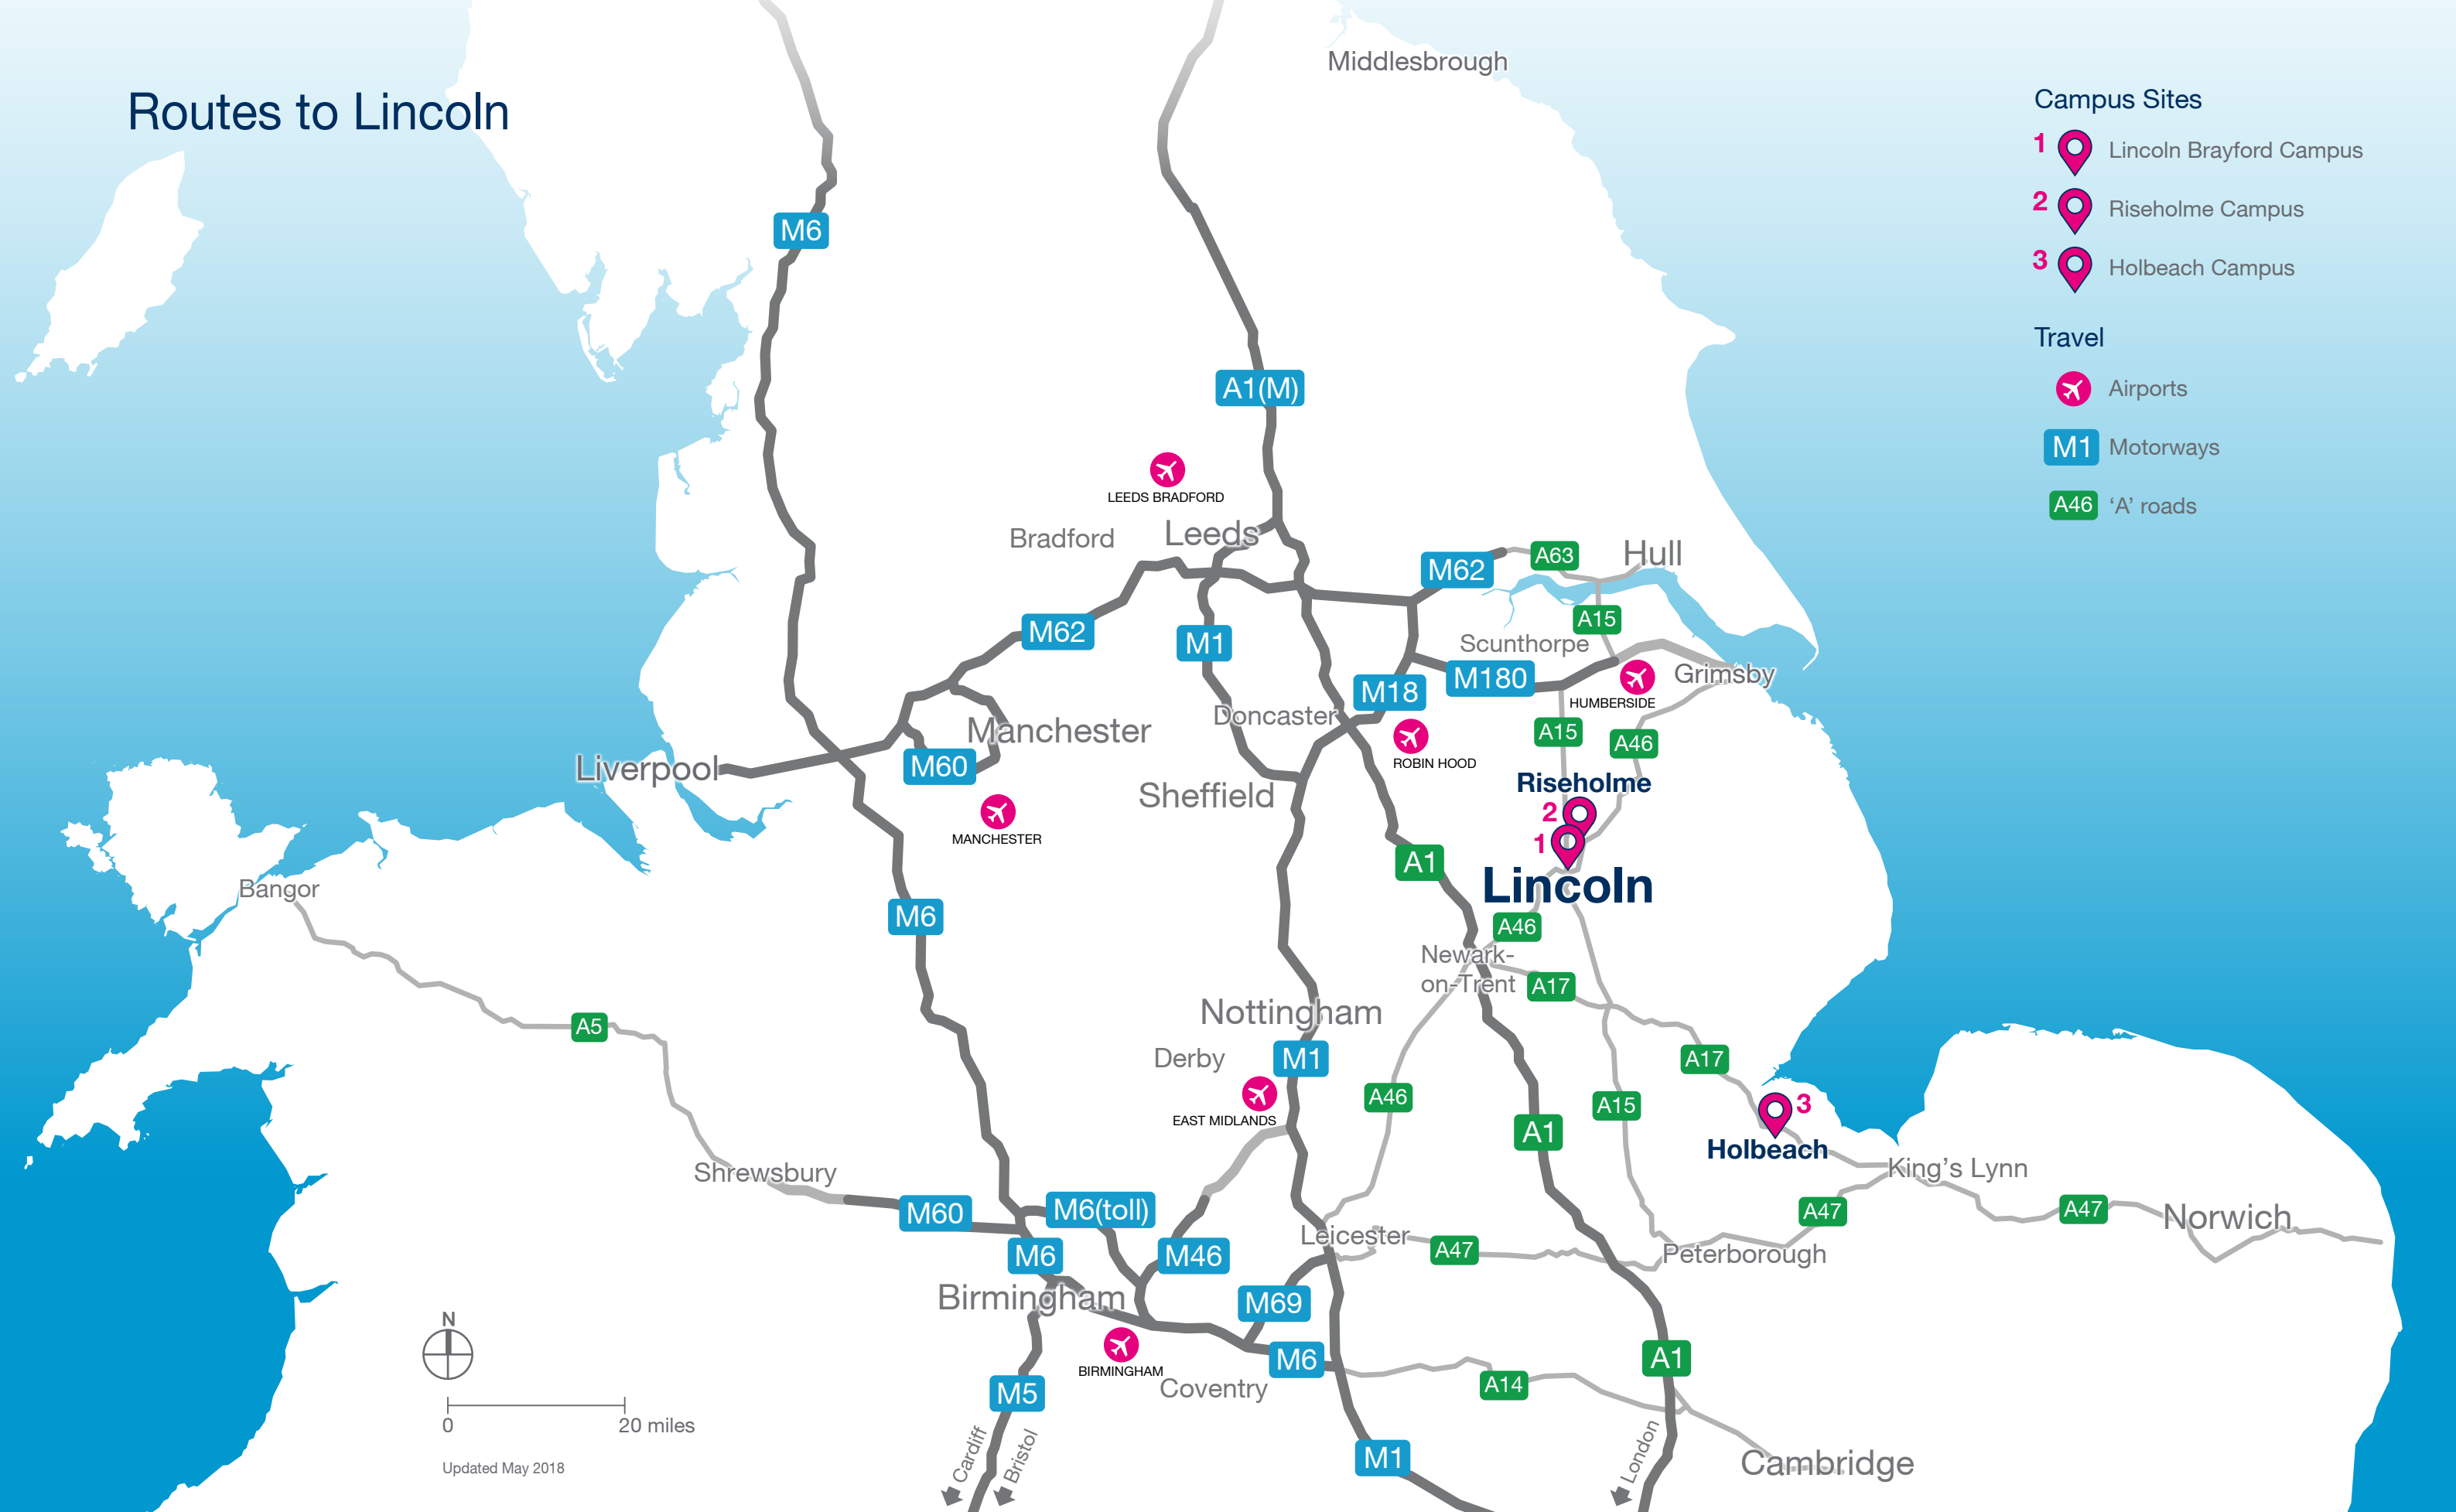

Routes to Lincoln

Campus Sites

- 1  Lincoln Brayford Campus
- 2  Riseholme Campus
- 3  Holbeach Campus

Travel

-  Airports
-  Motorways
-  'A' roads

University of Lincoln
Brayford Pool
Lincoln LN6 7TS
United Kingdom