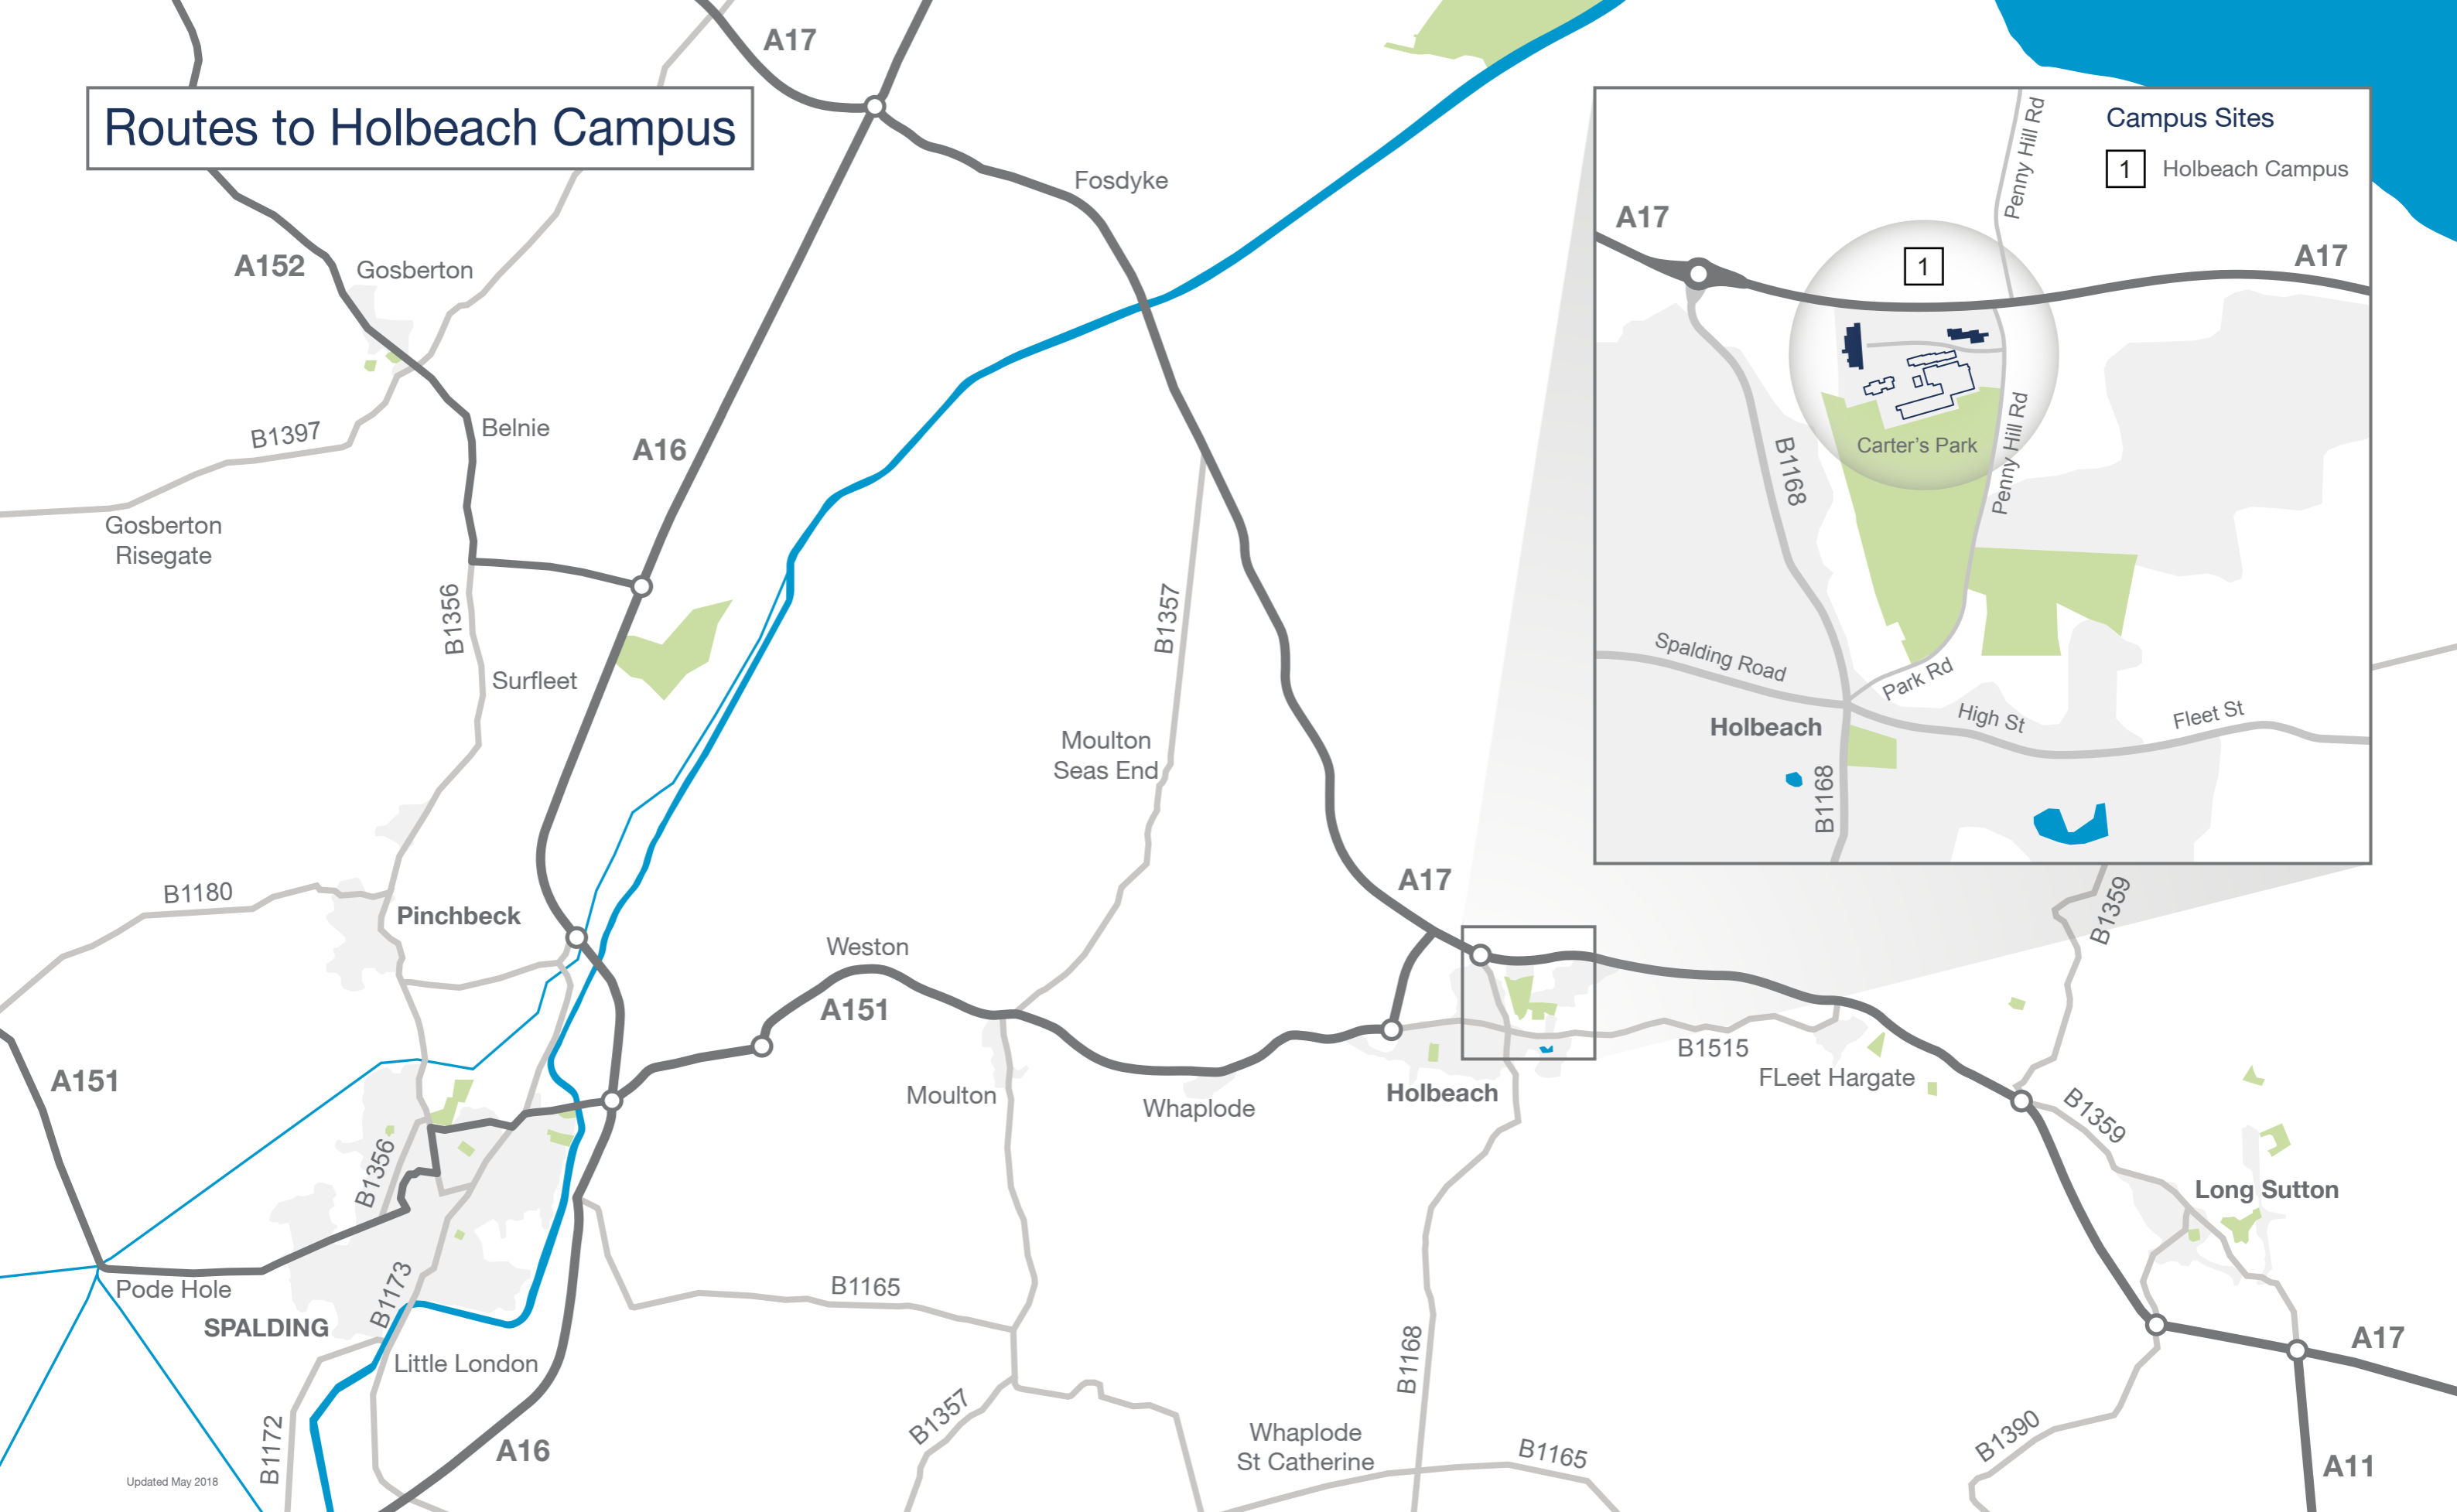

Routes to Holbeach Campus

University of Lincoln
Holbeach Campus
Minerva House
Park Road
Holbeach PE12 7PT

lincoln.ac.uk
Tel: 01522 882000
Minicom 01522 886055

UNIVERSITY OF
LINCOLN