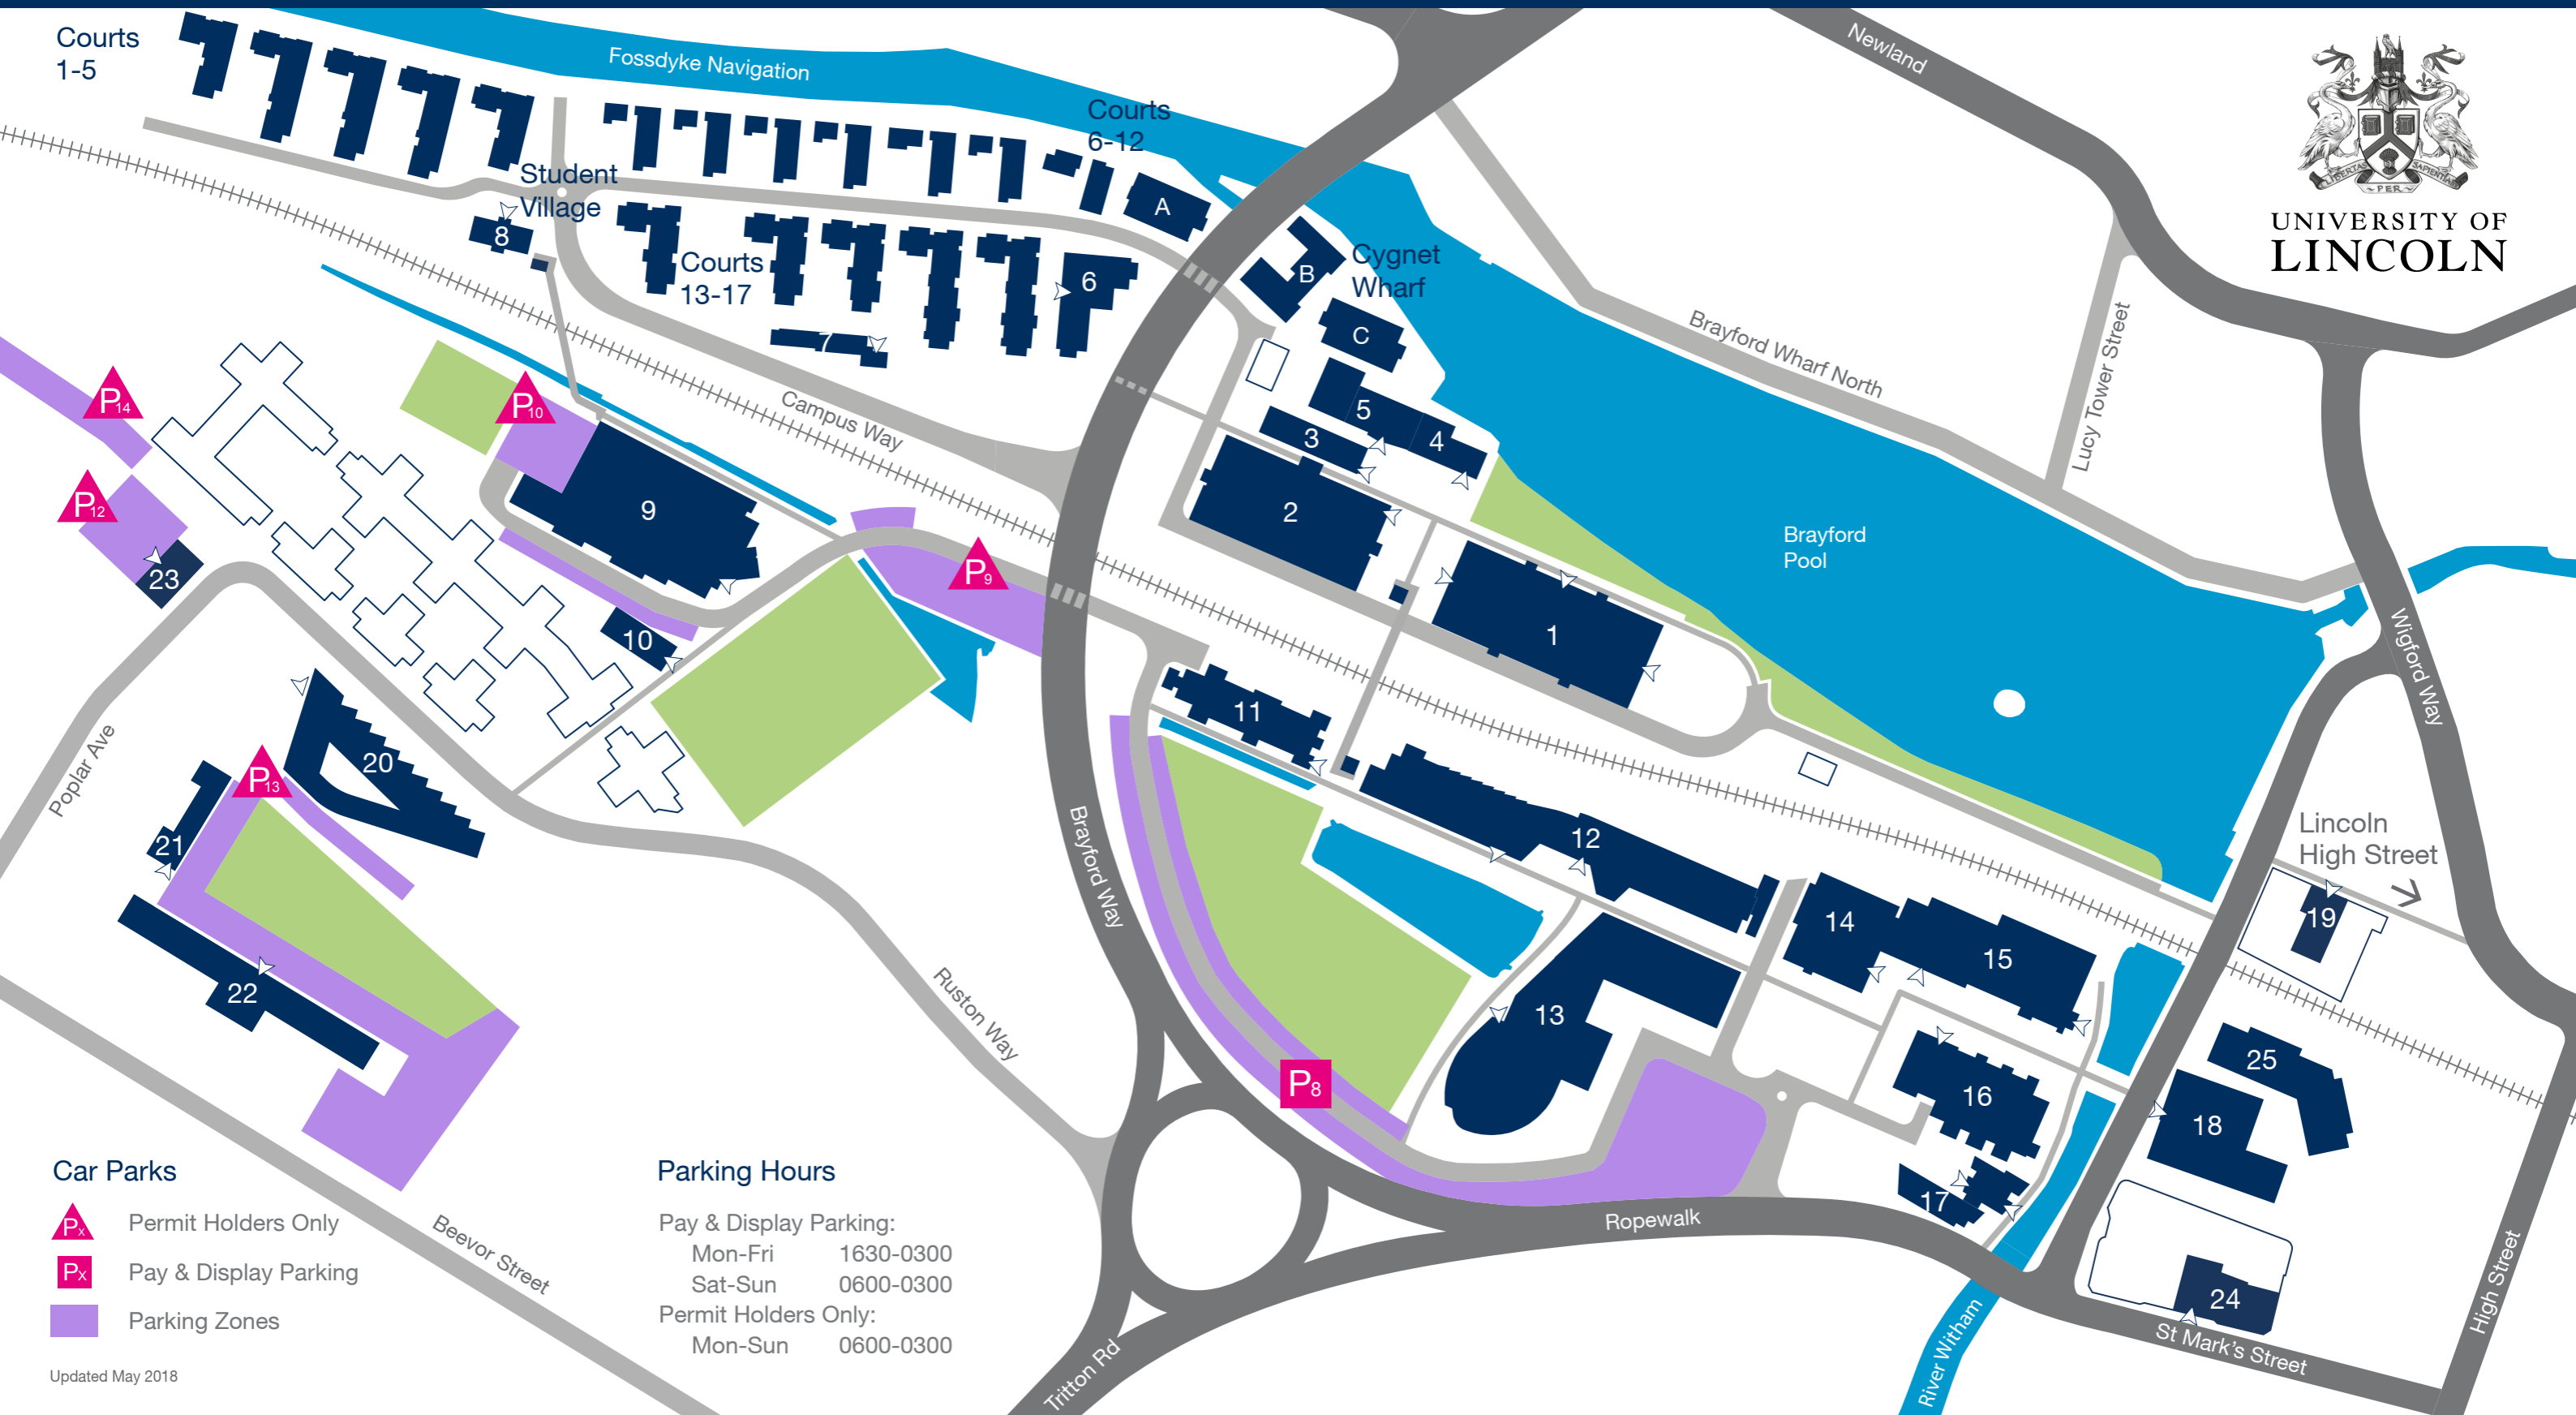

# Campus Car Parks - For Permit Holders

UNIVERSITY OF  
LINCOLN

- Car Parks**
- Permit Holders Only
  - Pay & Display Parking
  - Parking Zones

**Parking Hours**

Pay & Display Parking:  
 Mon-Fri 1630-0300  
 Sat-Sun 0600-0300

Permit Holders Only:  
 Mon-Sun 0600-0300

Updated May 2018

1 (MB) Minerva Building	6 (BH) Bridge House	11 (SB) Science Centre	16 (UL) Library	21 (MIH) Minster House
2 (MC) Media, Humanities & Technology	7 (VH) Village Hall	12 (AAD) Art, Architecture & Design	17 (--) Enterprise Building	22 (JBL) Joseph Banks Laboratories
3 (SLB) Stephen Langton Building	8 (OCW) One Campus Way	13 (INB) Isaac Newton Building	18 (DCB) David Chiddick Building	23 (CSB) Charlotte Scott Building
4 (--) The Swan	9 (HP) Sports Centre	14 (PA) Lincoln Performing Arts Centre	19 (WIW) Witham Wharf	24 (JUN) Junxion
5 (SS) Student Wellbeing Centre	10 (WH) Witham House	15 (--) Students' Union	20 (THT) Think Tank	25 (SSB) Sarah Swift Building