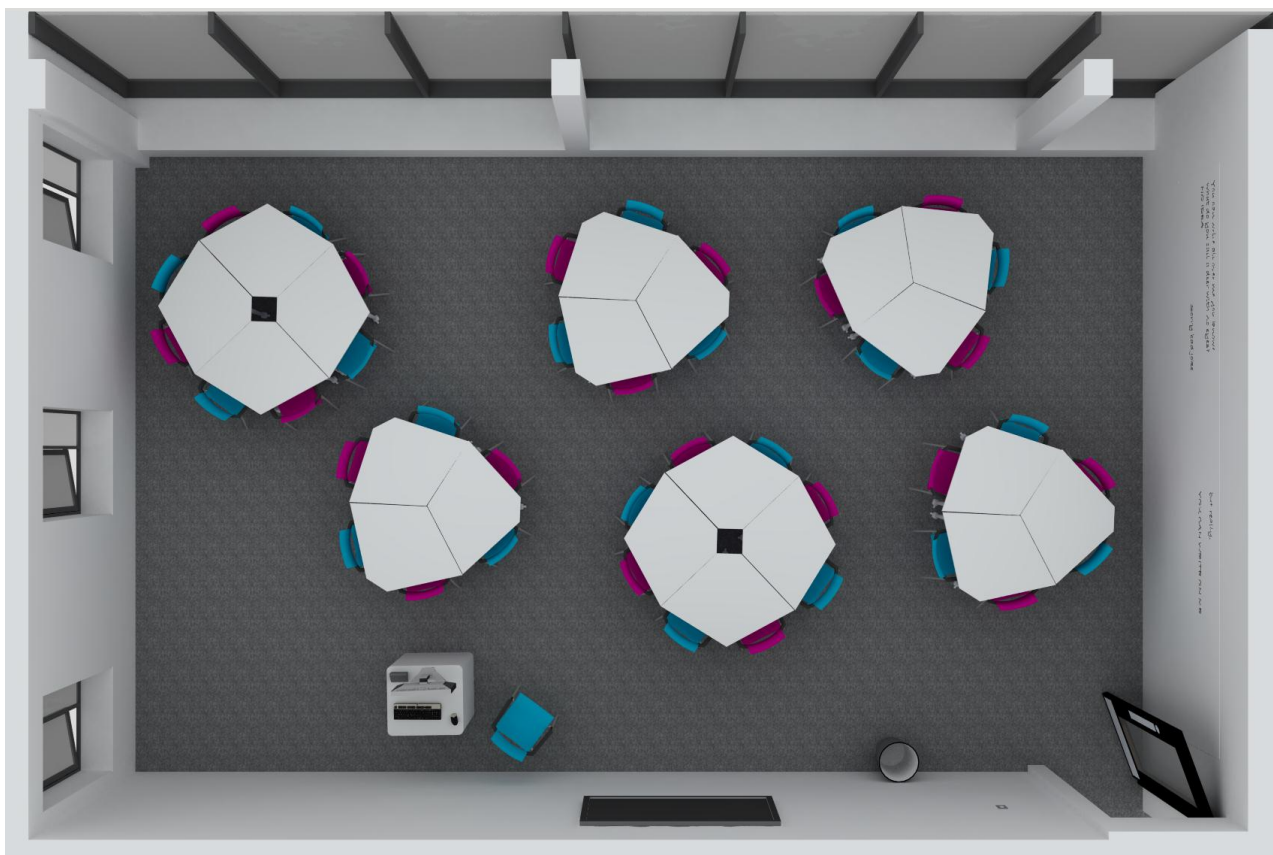

UL111

UNIVERSITY OF
LINCOLN

Room Contents

20 Kite tables

41 Dream chairs

1 Moby-Go

1 bin

Please...