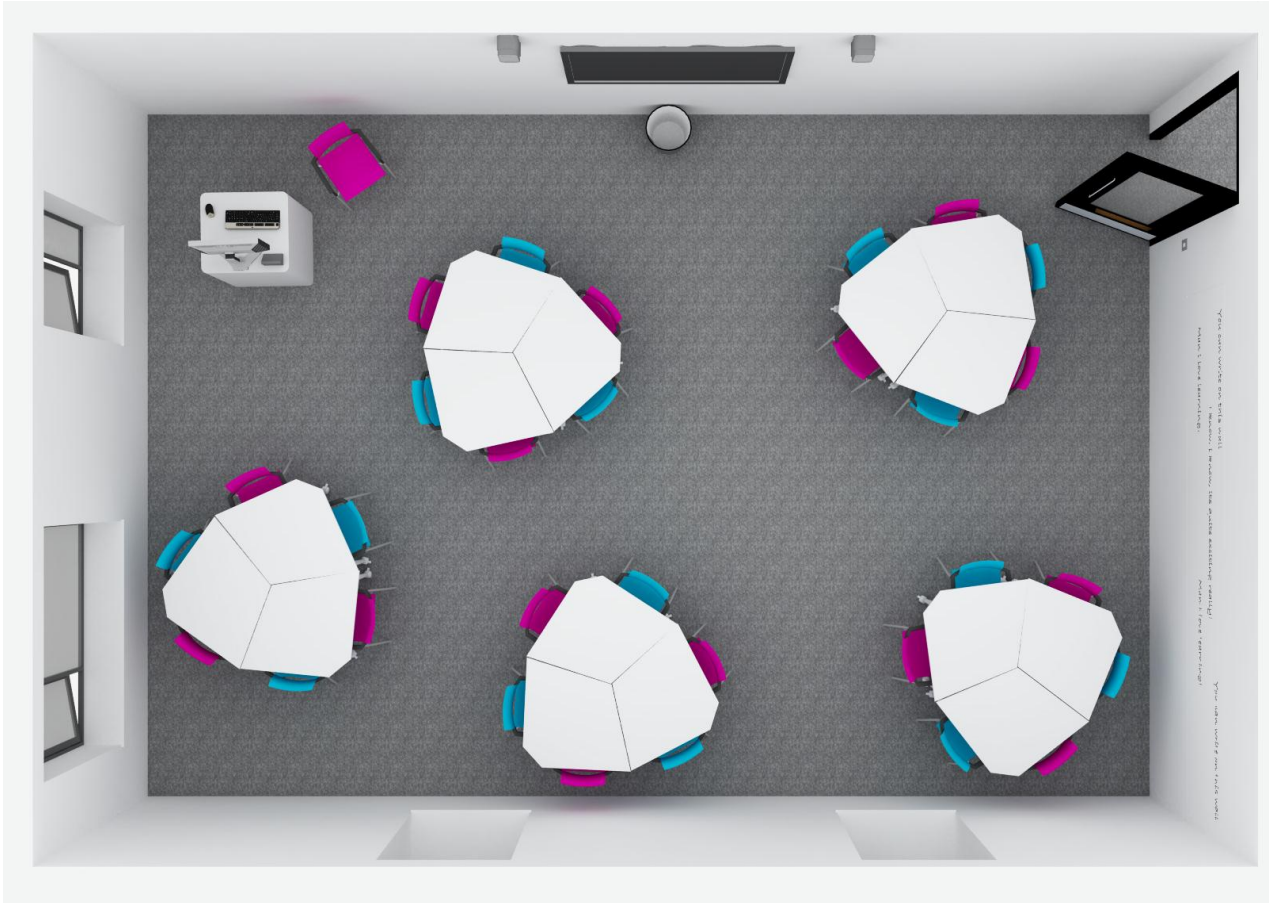

UL110

UNIVERSITY OF
LINCOLN

Room Contents

15 Kite tables

31 Dream chairs

1 Moby-Go

1 bin

Please...