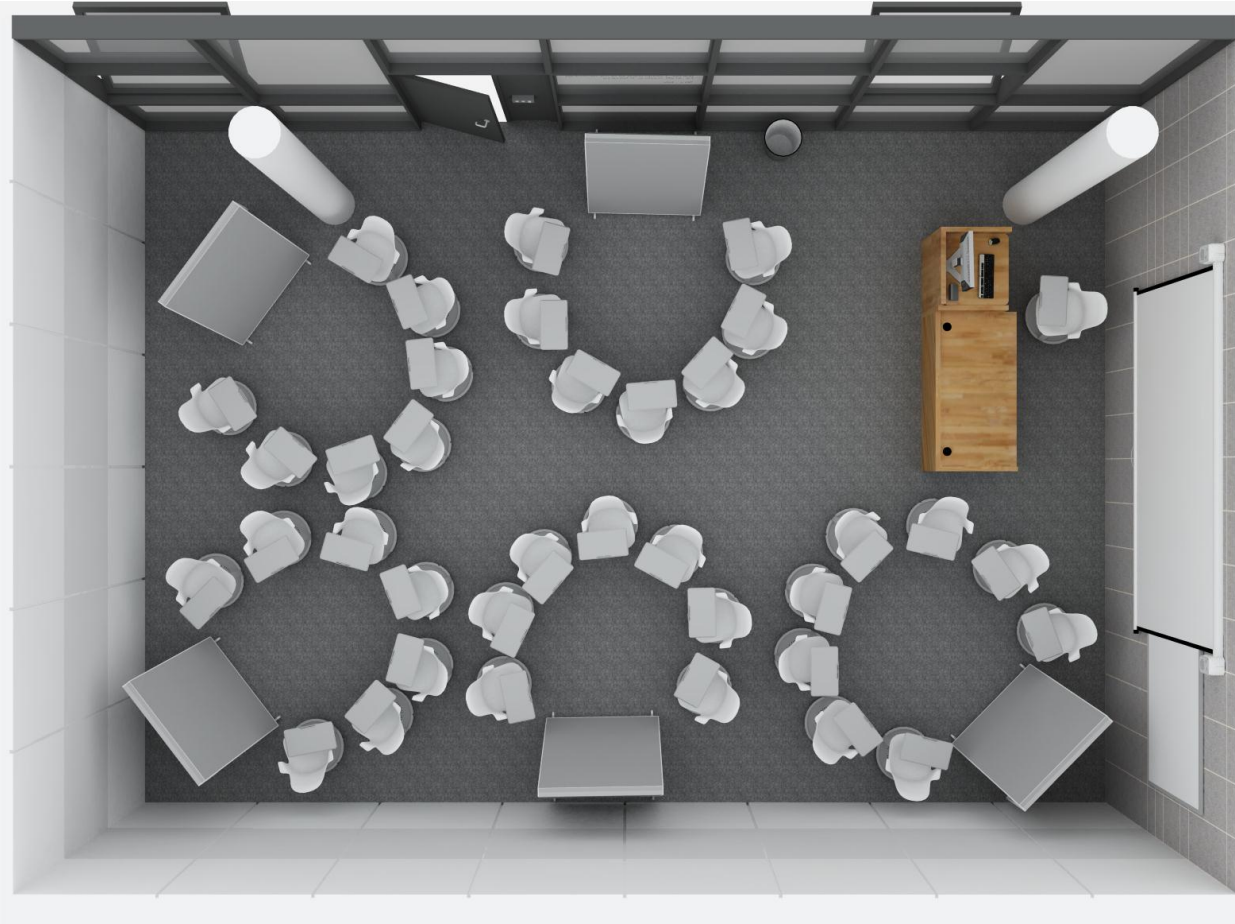

MB1020

UNIVERSITY OF
LINCOLN

Room Contents

37 Node Chairs

6 Mobile Whiteboards

1 lectern

1 bin

Please...