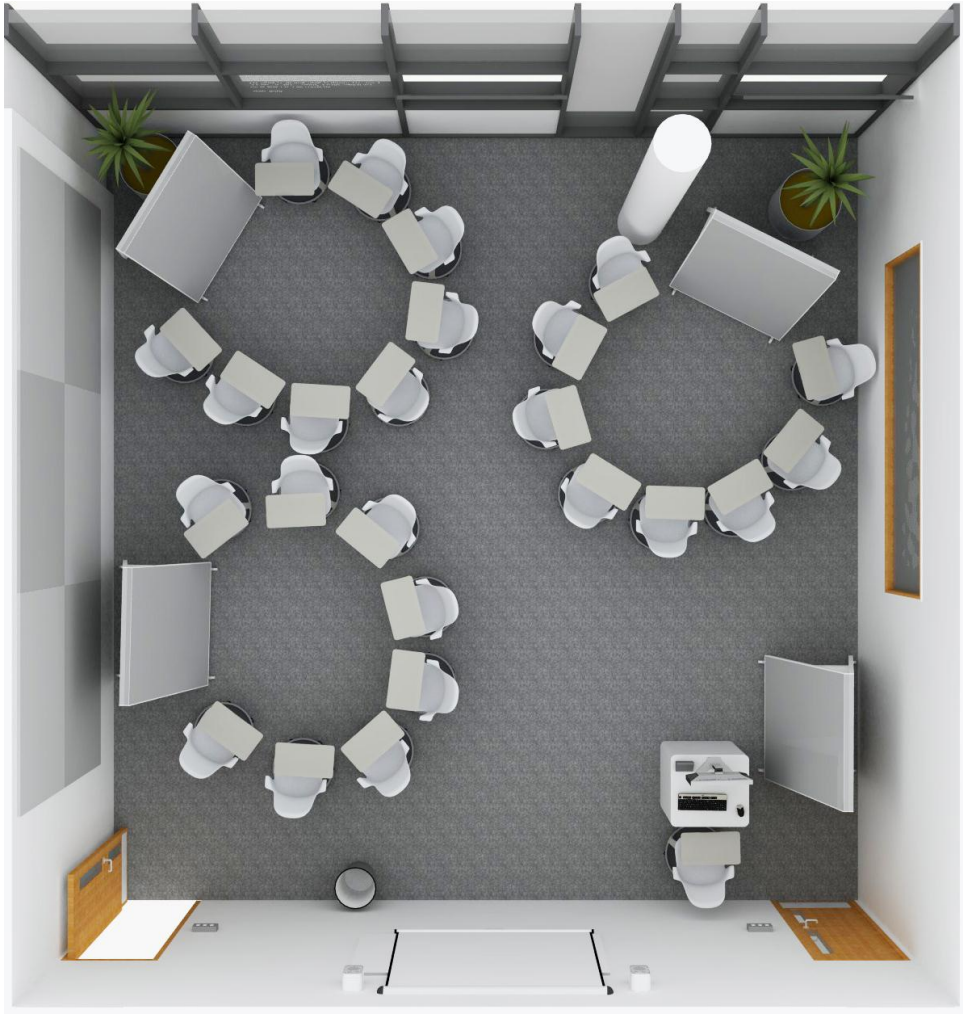

MB1012

UNIVERSITY OF
LINCOLN

Room Contents

- 25 Node Chairs
- 4 mobile whiteboards
- 2 plants
- 1 Moby-Go
- 1 bin

Please...

- Leave the room as you would wish to find it
- Don't move furniture between rooms
- Take any litter to the nearest bin
- Tell us about any problems
- Finish 10 minutes early