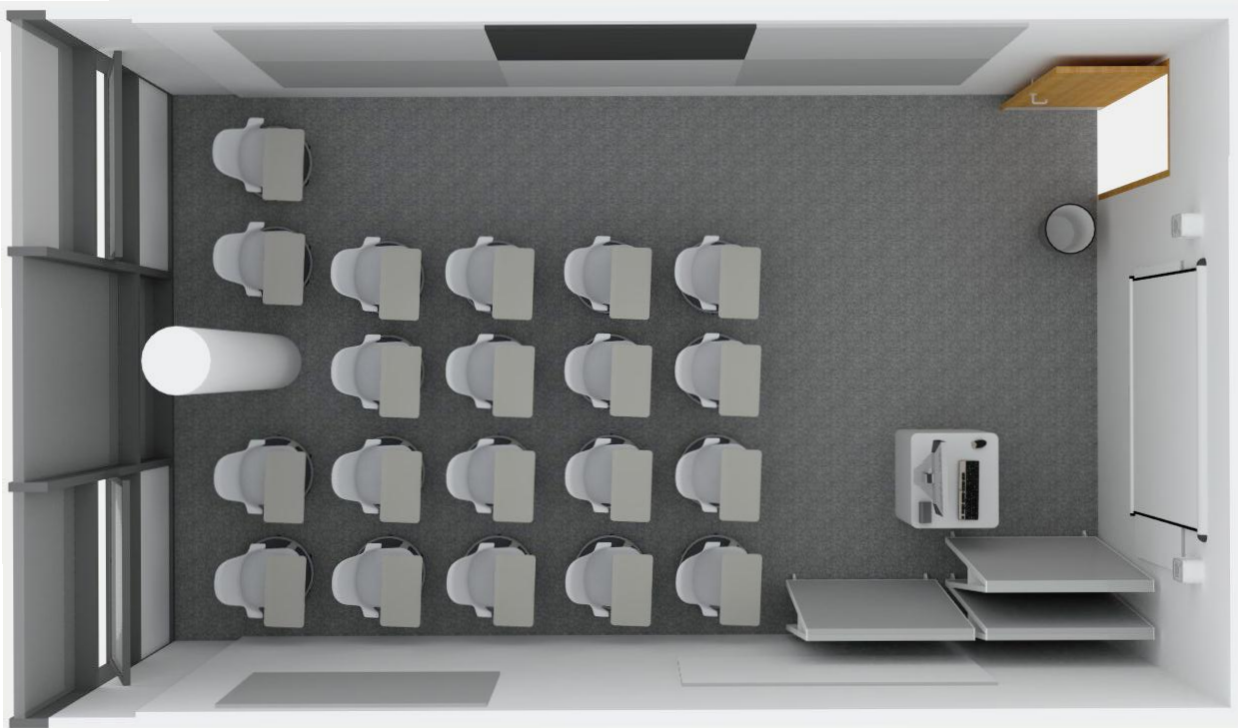

MB1011

UNIVERSITY OF
LINCOLN

Room Contents

- 20 Node Chairs
- 3 Mobile Whiteboards
- 1 Moby-Go
- 1 bin

Please...

- Leave the room as you would wish to find it
- Don't move furniture between rooms
- Take any litter to the nearest bin
- Tell us about any problems
- Finish 10 minutes early