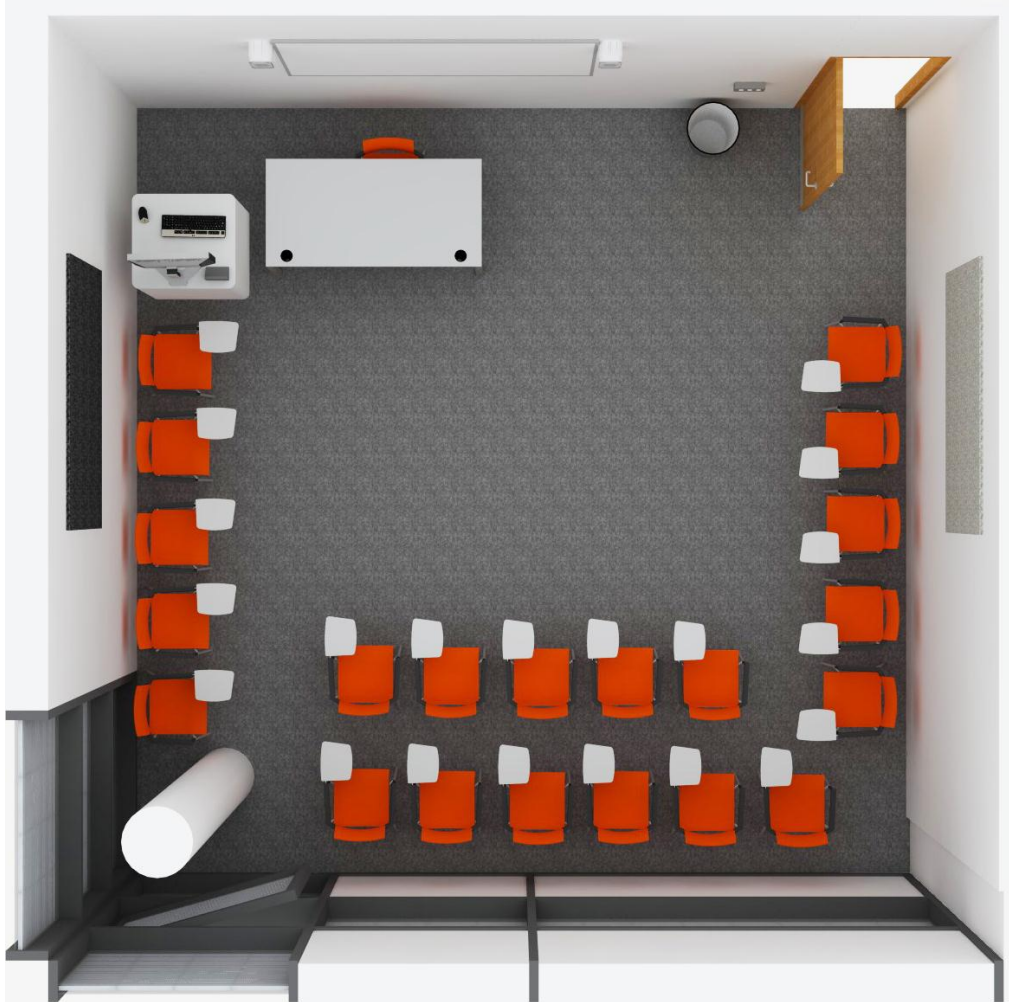

MB1005

Room Contents

- 22 Webby Chairs
- 1 rectangular table
- 1 Moby-Go
- 1 bin

Please...

- Leave the room as you would wish to find it
- Don't move furniture between rooms
- Take any litter to the nearest bin
- Tell us about any problems
- Finish 10 minutes early