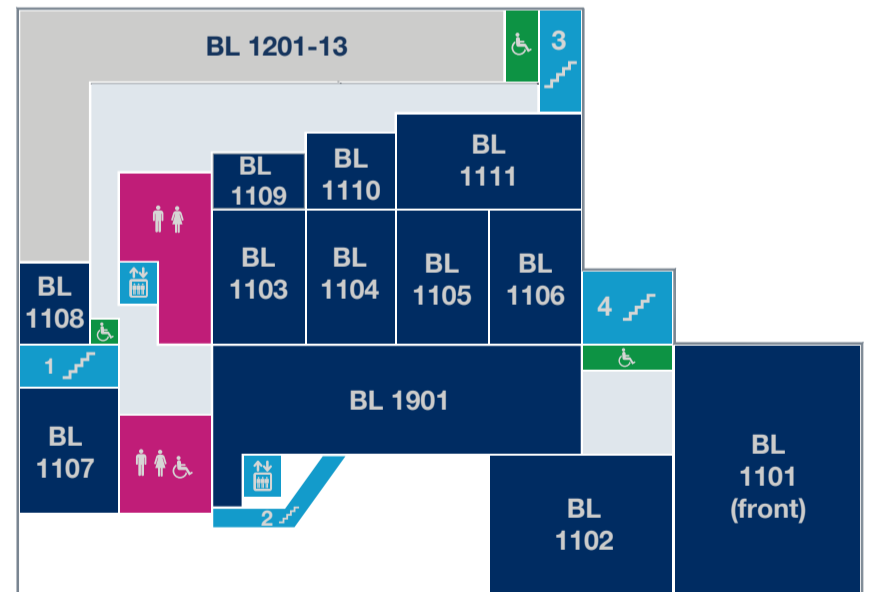

David Chiddick Building

UNIVERSITY OF
LINCOLN

Teaching & Learning
 Offices & Other
 Toilets
 Stairs & Lifts
 Fire Escapes & Refuges
 Circulation
 LLMC

3

Offices	BL 3101-03
Postgraduate Office	BL 3104
Offices	BL 3201-18
Meeting Spaces	BL 3920
Toilets	

2

Lecture Theatre (rear)	BL 1101 (rear)
Seminar Rooms	BL 2100-03
Language Lab	BL 2104
Seminar Room	BL 2105
Offices	BL 2106-08
Group Rooms	BL 2109-10
Seminar Room	BL 2111
Offices	BL 2201-13
Learning Lounge	BL 2901
Toilets	

1

Lecture Theatre (front)	BL 1101 (front)
Moot Court	BL 1102
Seminar Rooms	BL 1103-07
Group Rooms	BL 1108-10
Seminar Room	BL 1111
Offices	BL 1201-13
Learning Lounge	BL 1901
Toilets	

0

LLMC Reception	LM 0201
LLMC Office	LM 0103
LLMC	LM 0101-02, 04
Seminar Rooms	BL 0101-02
College of Social Science Office	BL 0201-07
Learning Lounge	BL 0911
Toilets	