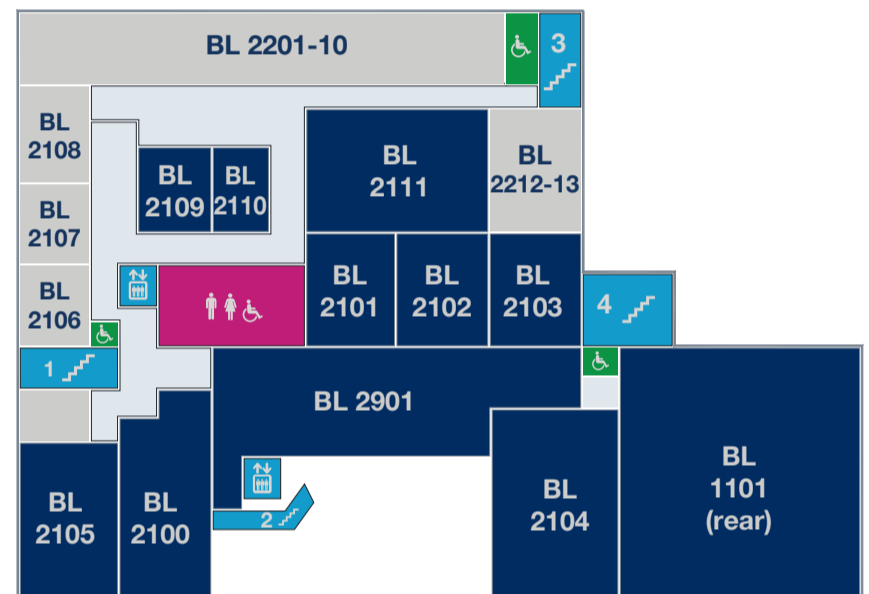

David Chiddick Building

UNIVERSITY OF
LINCOLN

Teaching & Learning
 Offices & Other
 Toilets
 Stairs & Lifts
 Fire Escapes & Refuges
 Circulation
 LLMC

3

Offices	BL 3101-03
Postgraduate Office	BL 3104
Offices	BL 3201-18
Meeting Spaces	BL 3920
Toilets	

2

Lecture Theatre (rear)	BL 1101 (rear)
Seminar Rooms	BL 2100-03
Language Lab	BL 2104
Seminar Room	BL 2105
Offices	BL 2106-08
Group Rooms	BL 2109-10
Seminar Room	BL 2111
Offices	BL 2201-13
Learning Lounge	BL 2901
Toilets	

1

Lecture Theatre (front)	BL 1101 (front)
Moot Court	BL 1102
Seminar Rooms	BL 1103-07
Group Rooms	BL 1108-10
Seminar Room	BL 1111
Offices	BL 1201-13
Learning Lounge	BL 1901
Toilets	

0

LLMC Reception	LM 0201
LLMC Office	LM 0103
LLMC	LM 0101-02, 04
Seminar Rooms	BL 0101-02
College of Social Science Office	BL 0201-07
Learning Lounge	BL 0911
Toilets	