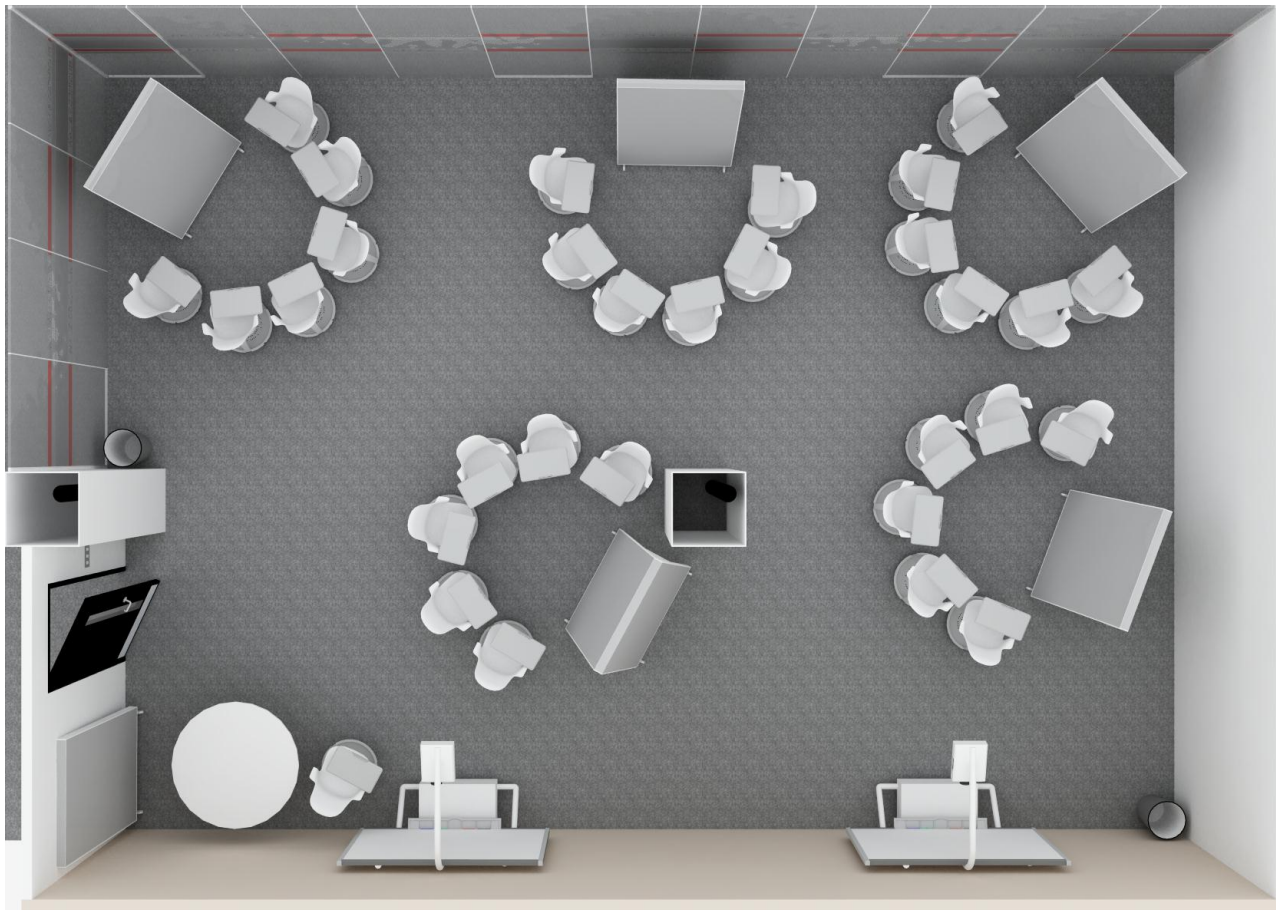

BL2111

UNIVERSITY OF
LINCOLN

Room Contents

- 31 Node chairs
- 6 A-frame whiteboards
- 1 round table
- 2 SMART boards
- 2 bins

Please...

- Leave the room as you would wish to find it
- Don't move furniture between rooms
- Take any litter to the nearest bin
- Tell us about any problems
- Finish 10 minutes early