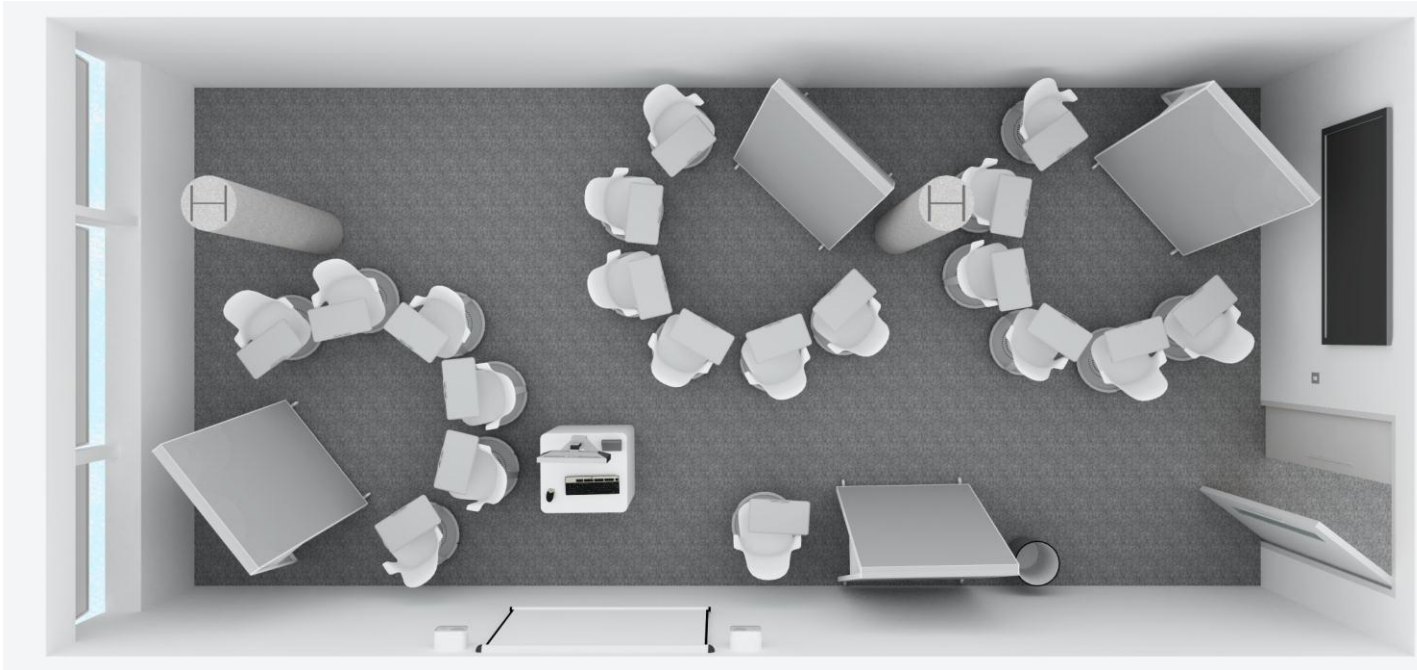

AAD2W17

UNIVERSITY OF
LINCOLN

Room Contents

19 Node chairs

4 A-frame whiteboards

1 Moby-Go

1 bin

Please...

- Leave the room as you would wish to find it
- Don't move furniture between rooms
- Take any litter to the nearest bin
- Tell us about any problems
- Finish 10 minutes early

Help and feedback

- Security 01522 88 6062
- ICT Support 01522 88 6500 or support.lincoln.ac.uk
- Estates Support 01522 88 6777 or estatessupport@lincoln.ac.uk
- Space Management space@lincoln.ac.uk