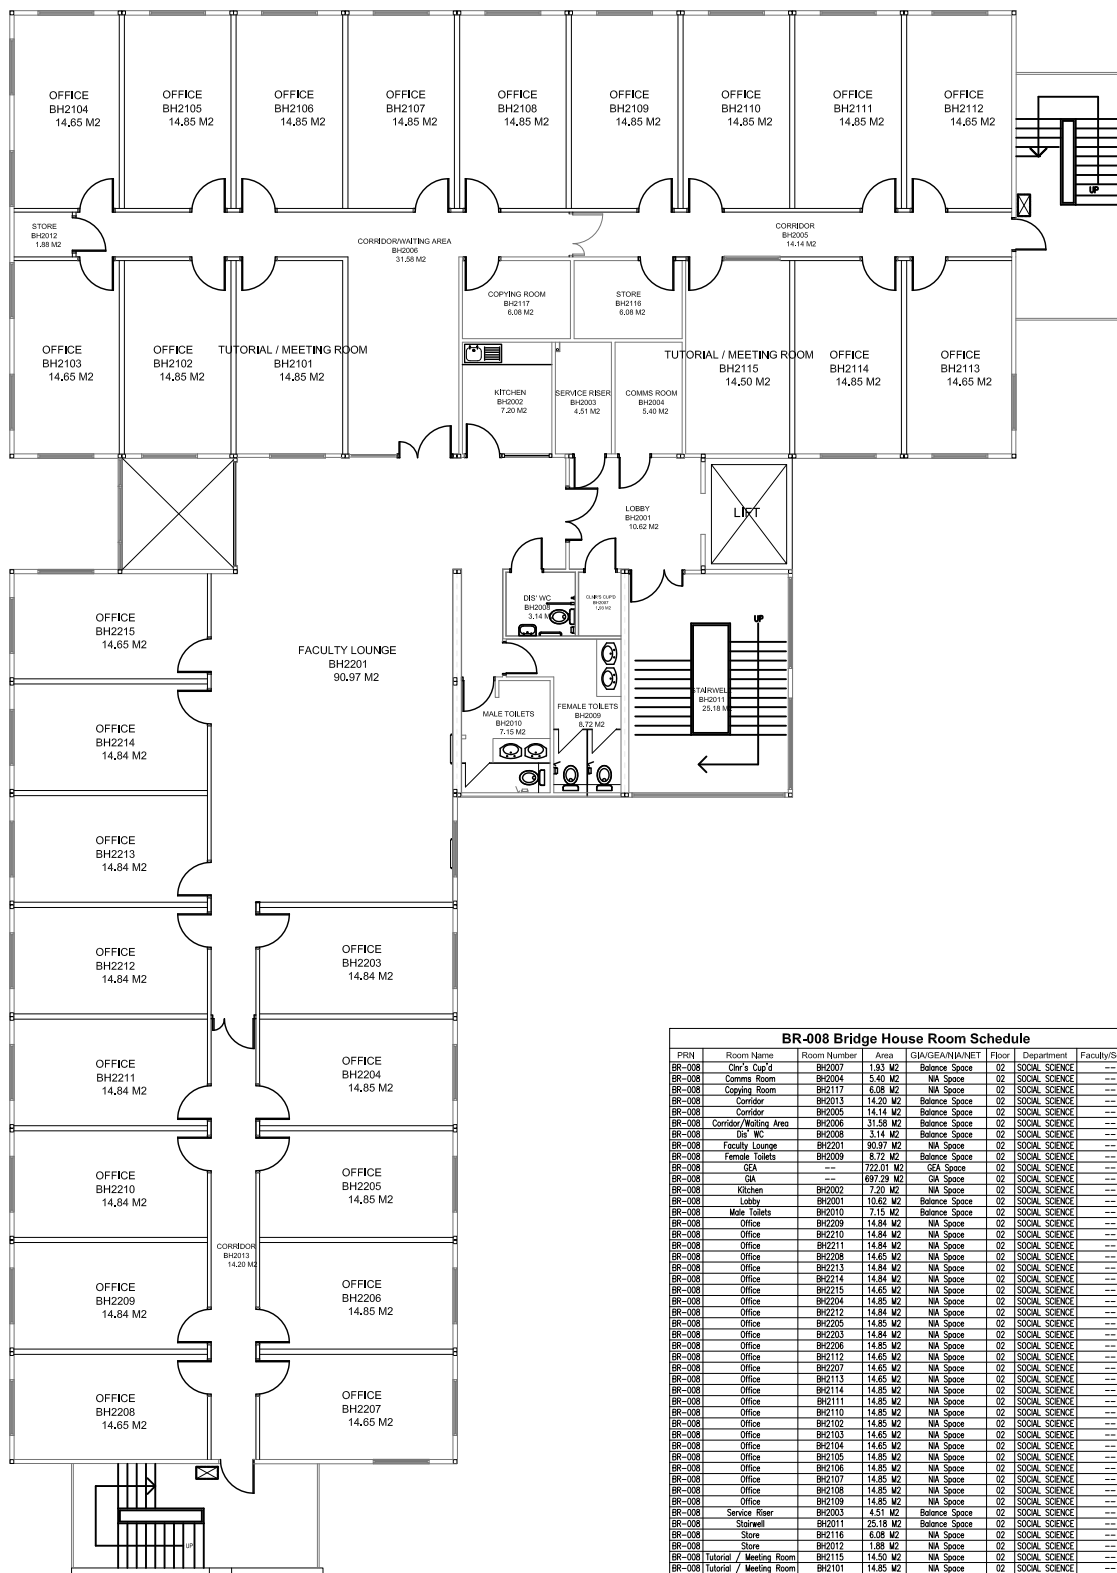

NOTES
CONTRACTOR TO CHECK ALL DIMENSIONS ON SITE
DO NOT SCALE

1020 Second Floor Plan
1:200 @ A3

Rev	Description	Date	Drwn

ESTATES AND COMMERCIAL FACILITIES
BRAYFORD POOL, LINCOLN, LN6 7TS
TEL: 01522 886749 FAX: 01522 886247

PRN No. **BR-008**
PROJECT **Bridge House Archive**
PROJECT No. **N/A**
DWG TITLE **Second Floor Plan**
DWG No. **1020** REV *****
DRWN BY **JB** CHECKED BY
SCALE **A1 @ 1:100** DATE **17.02.14**